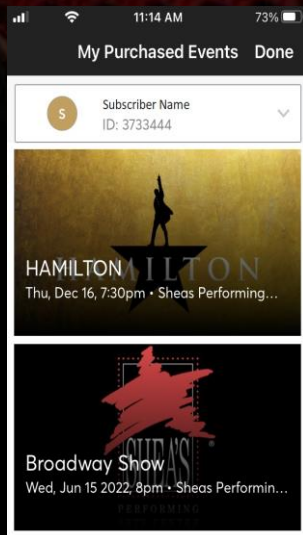

A wide-angle, low-angle shot of a grand, ornate theater interior. The theater is filled with rows of red seats, arranged in a semi-circle. The architecture is highly detailed, with intricate carvings and a high, vaulted ceiling. The lighting is warm and focused on the stage area, which is visible on the left side of the frame. The overall atmosphere is one of elegance and grandeur.

View Barcode
In Your MY SHEA'S Account
On Your Mobile (iOS)

1. Select **My Tickets** to begin managing your MY SHEA'S Account.

2. In your MY SHEA'S Account, you can select any show by *tapping* on it.

3. When you have selected a show, click **View Barcode** to open.

4. The barcode can now be scanned, or you can **Add to Apple Wallet!**

If you have multiple tickets, *swipe* to view the next seat.

HOW TO:

Add to Apple Wallet

Buy Tickets

Claim Tickets

Exchange Tickets

See Ticket Details