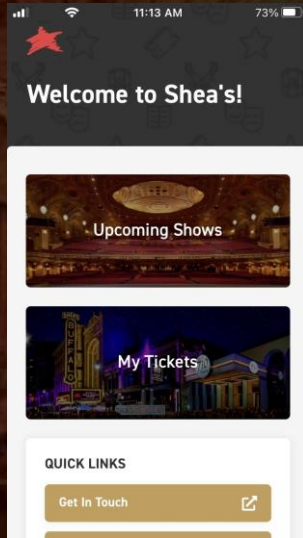

A wide-angle, low-angle shot of a grand, ornate theater interior. The theater is filled with rows of red seats, arranged in a semi-circle. The architecture is highly detailed, with intricate carvings and a high, vaulted ceiling. The lighting is warm and focused on the stage area, which is visible on the left side of the frame. The overall atmosphere is one of elegance and grandeur.

View Barcode
In Your MY SHEA'S Account
On Your Mobile (iOS)

1. Select **My Tickets** to begin managing your MY SHEA'S Account.

2. In your MY SHEA'S Account, you can select any show by *tapping* on it.

3. When you have selected a show, click **View Barcode** to open.

4. The barcode can now be scanned, or you can **Add to Apple Wallet!**

If you have multiple tickets, *swipe* to view the next seat.

HOW TO:

Add to Apple Wallet

Buy Tickets

Claim Tickets

Exchange Tickets

See Ticket Details