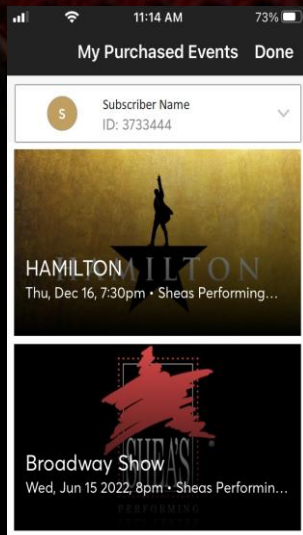

A wide-angle, low-angle shot of a grand, ornate theater. The theater is filled with rows of red seats, arranged in a semi-circle. The stage is visible in the distance, and the ceiling is high and decorated with intricate patterns. The lighting is warm and focused on the stage area.

Ticket Details
In Your MY SHEA'S Account
On Your Mobile (iOS)

1. Select **My Tickets** to begin managing your MY SHEA'S Account.

2. In your MY SHEA'S Account, you can select any show by **tapping** on it.

Hit the **X** in the upper left-hand corner to return to the previous screen.

3. When you have selected a show, click **Ticket Details**.

4. This screen will pop up, allowing you to see all your available ticket details in full for your seat.