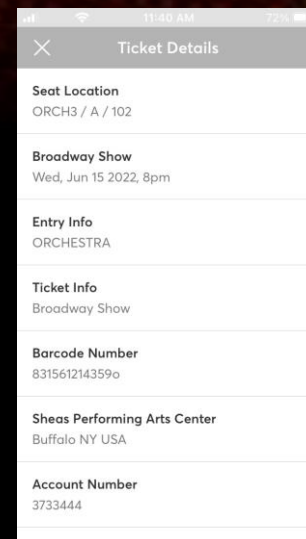

A wide-angle, low-angle shot of a grand, ornate theater. The theater is filled with rows of red seats, arranged in a semi-circle. The stage is visible in the distance, and the ceiling is high and decorated with intricate patterns. The lighting is warm and focused on the stage area.

Ticket Details
In Your MY SHEA'S Account
On Your Mobile (iOS)

1. Select **My Tickets** to begin managing your MY SHEA'S Account.

2. In your MY SHEA'S Account, you can select any show by **tapping** on it.

Hit the **X** in the upper left-hand corner to return to the previous screen.

3. When you have selected a show, click **Ticket Details**.

4. This screen will pop up, allowing you to see all your available ticket details in full for your seat.

HOW TO:

Add to Apple Wallet

Buy Tickets

Claim Tickets

Exchange Tickets

Transfer Tickets

View Barcode