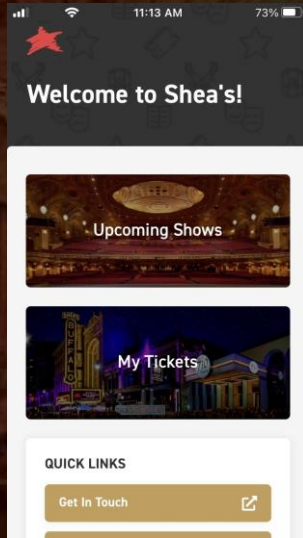

A wide-angle, low-angle shot of a grand, ornate theater. The theater is filled with rows of red seats, arranged in a semi-circle. The stage is visible in the distance, and the ceiling is high and decorated with intricate patterns. The lighting is warm and focused on the stage area.

Ticket Details
In Your MY SHEA'S Account
On Your Mobile (iOS)

1. Select **My Tickets** to begin managing your MY SHEA'S Account.

2. In your MY SHEA'S Account, you can select any show by **tapping** on it.

Hit the **X** in the upper left-hand corner to return to the previous screen.

3. When you have selected a show, click **Ticket Details**.

4. This screen will pop up, allowing you to see all your available ticket details in full for your seat.